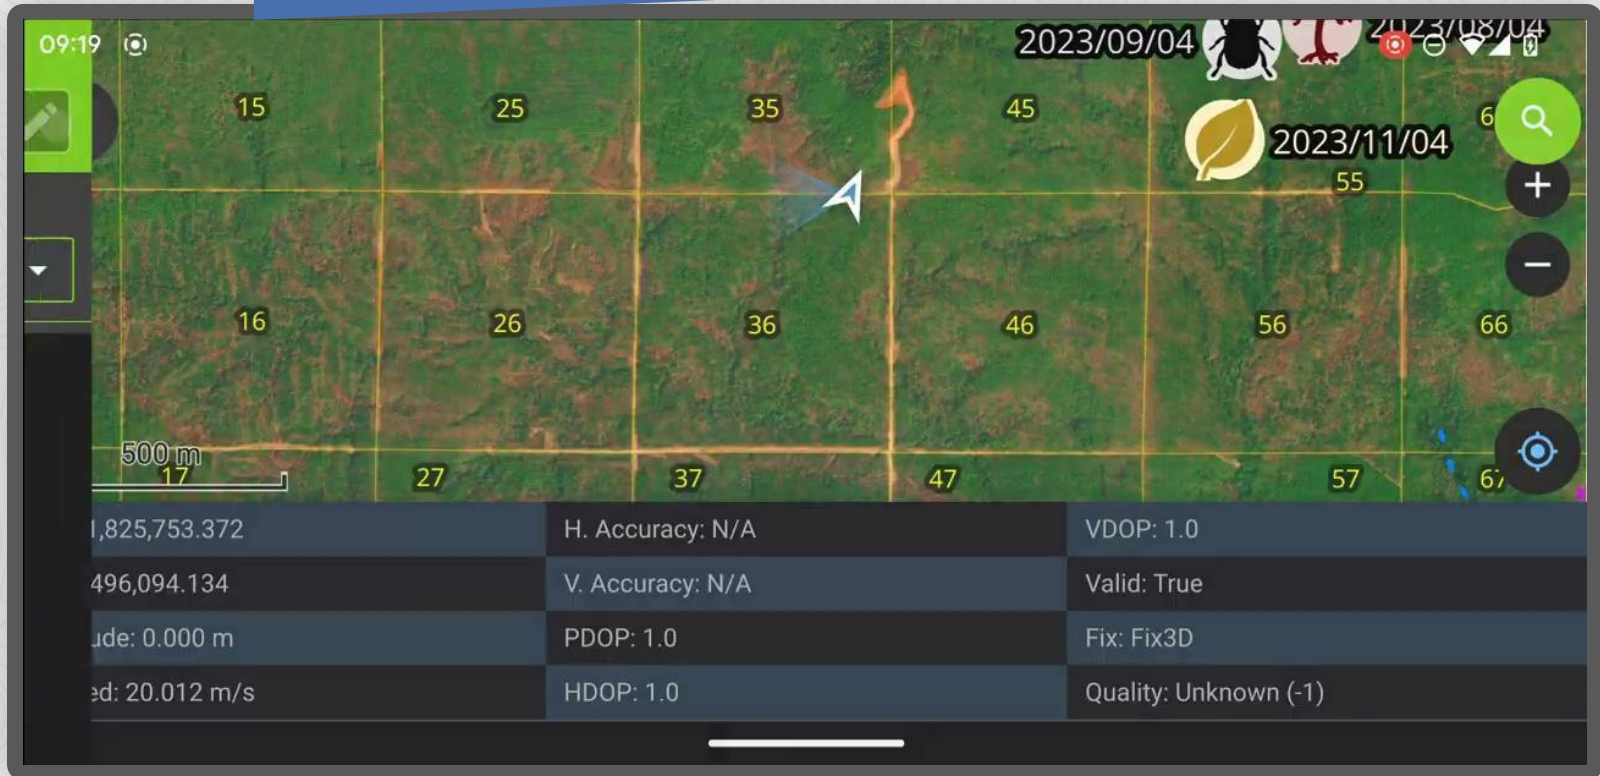

Fieldwork
redefined

An aerial photograph of a vast mangrove forest. The landscape is a complex network of winding, light-colored water channels that meander through dense, vibrant green vegetation. The water appears slightly turbid, likely due to the presence of organic matter from the forest. The overall scene is a rich, textured expanse of natural beauty.

The Jura is particularly densely forested ~41%

Reto, 42
Forestry Manager
Jura region

Beetle infestation

How to stop
the spread?

Meticulous
documentation

Meticulous
documentation

Meticulous
documentation

Efficient workflows