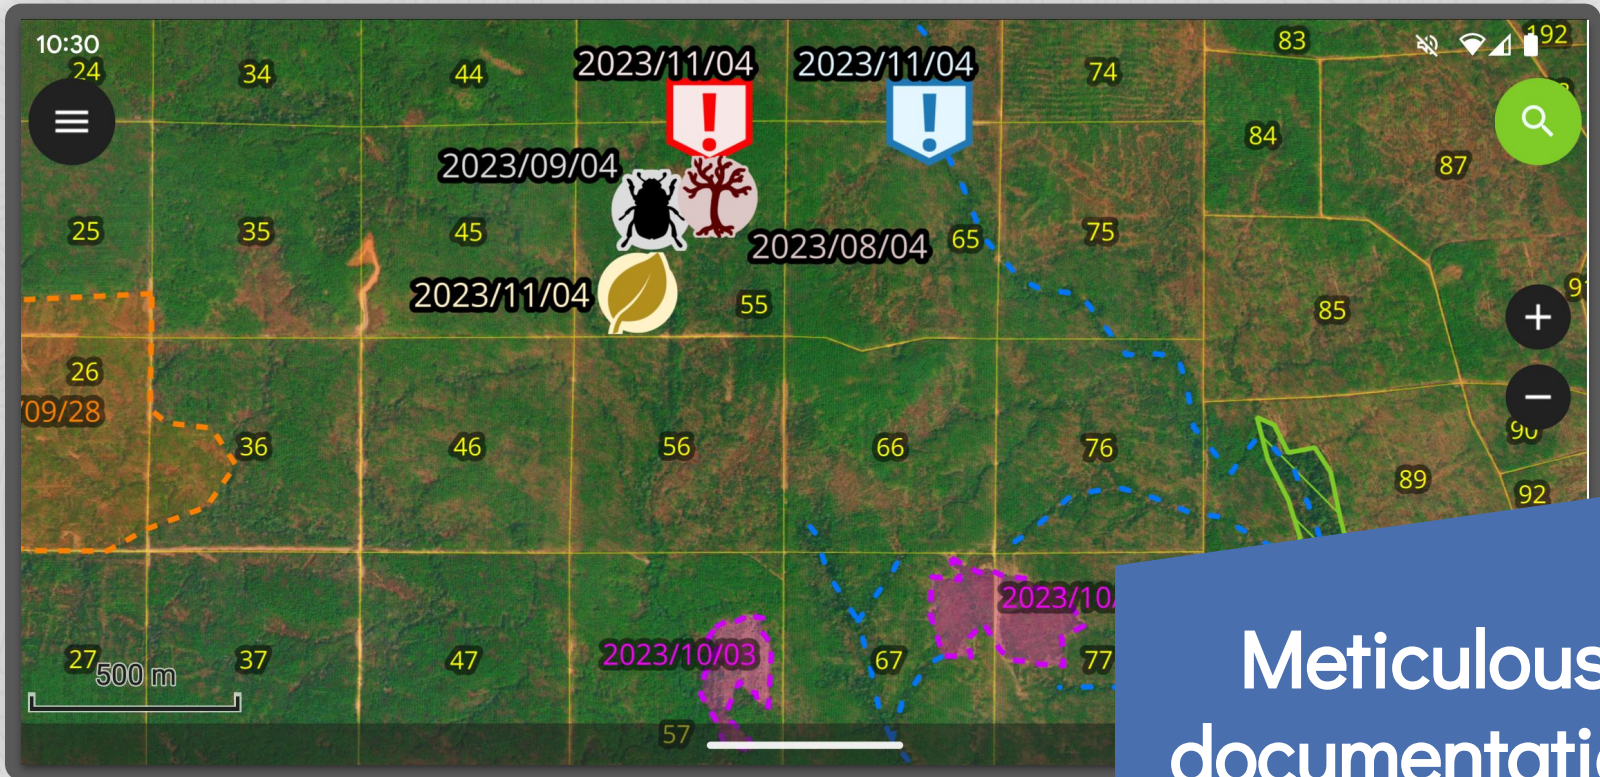

Fieldwork
redefined

An aerial photograph of a vast mangrove forest. The landscape is a complex network of winding, light-colored water channels that meander through dense, vibrant green vegetation. The water appears slightly turbid, likely due to the presence of organic matter from the forest. The overall scene is a rich, textured expanse of natural beauty.

The Jura is particularly densely forested ~41%

Reto, 42
Forestry Manager
Jura region

Beetle infestation

How to stop
the spread?

Meticulous
documentation

Meticulous
documentation

Meticulous
documentation

Efficient workflows

Decision support on site

Decision support on site

Advanced analysis tools

Lost internet connection

Work also
offline

• Reto / forestry 

You are the owner of the project.

Overview