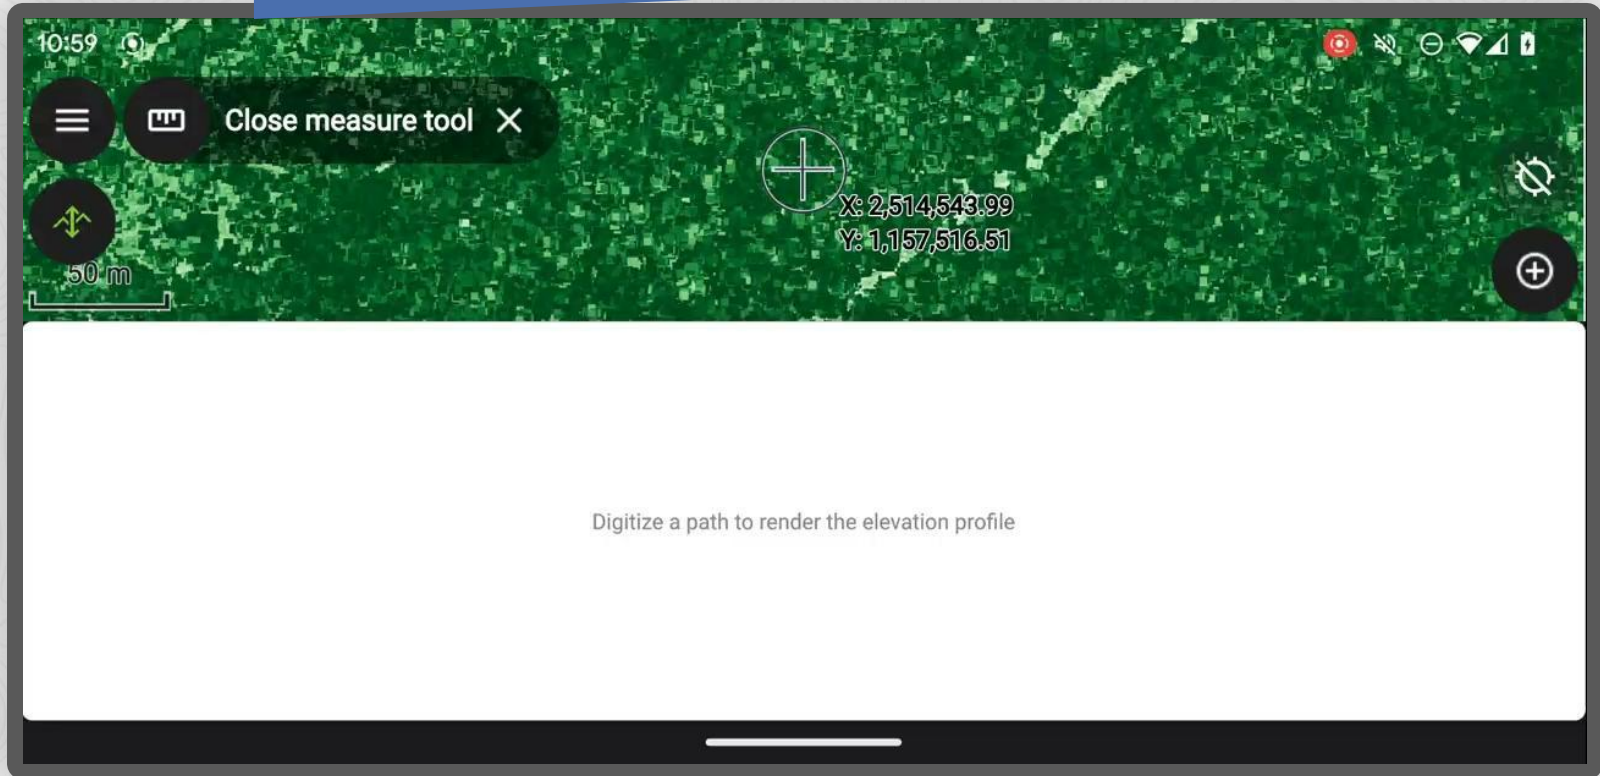

Decision support on site