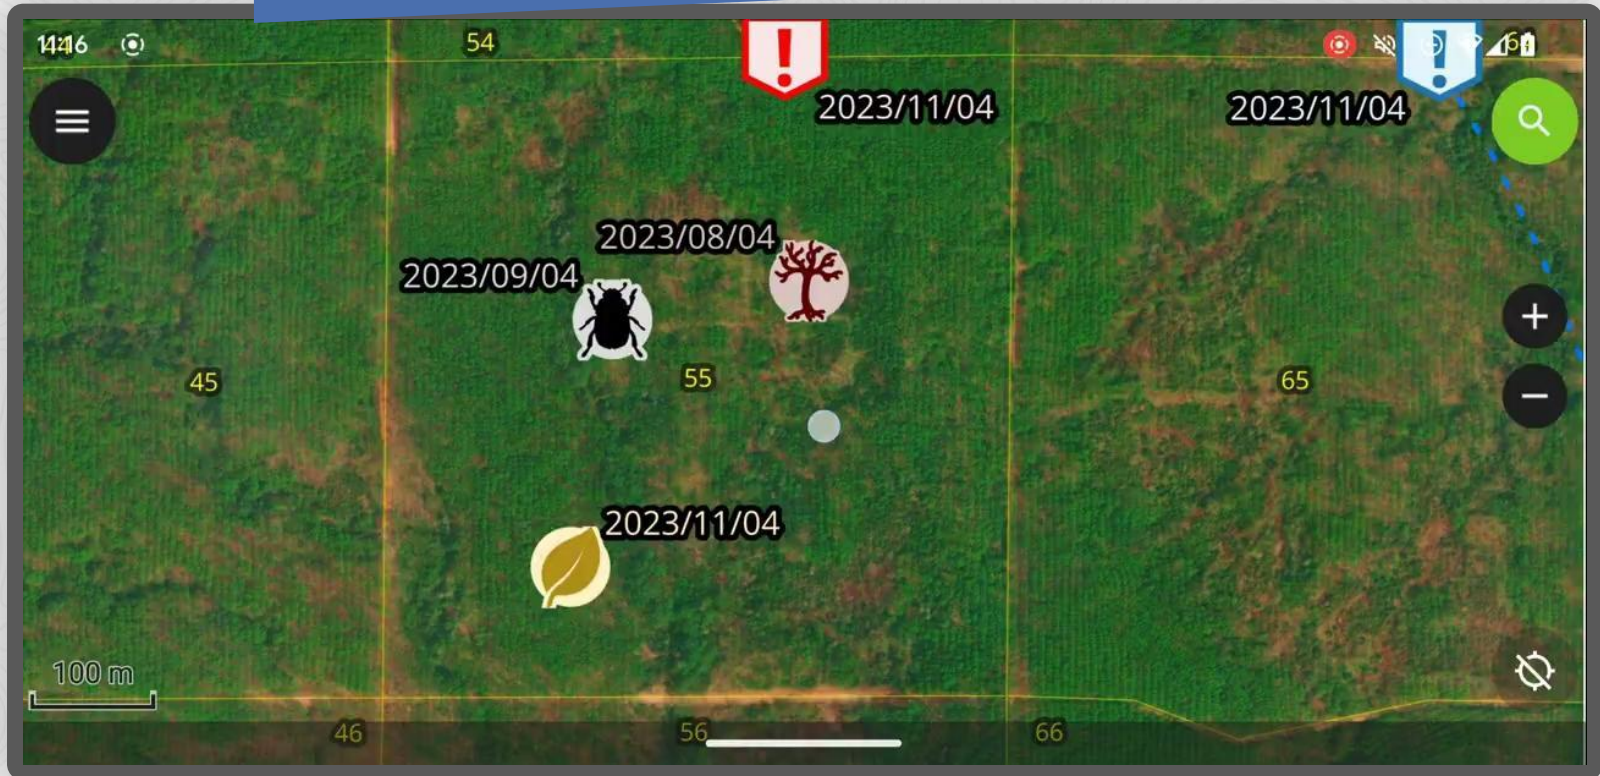

Fieldwork
redefined

An aerial photograph of a vast mangrove forest. The landscape is a complex network of winding, light-colored water channels that meander through dense, vibrant green vegetation. The water appears slightly turbid, likely due to the presence of organic matter from the forest. The overall scene is a rich, textured expanse of natural beauty.

Files

Changes

About

Created by [mathieu](#) 6 minutes ago. Last changed by [mathieu](#) 0 minutes ago.[Edit](#)**3 people involved**

Add collaborators to involve more people in your geodata.

**21 project files**

Get access to your project on desktop and mobile.

**12 changes**

Your project is a constantly evolving miracle.

Seamless synchronisation

Detailed reporting

**BEST
OF
SWISS
APPS
2022**

ENTERPRISE GOLD

Leading fieldwork app