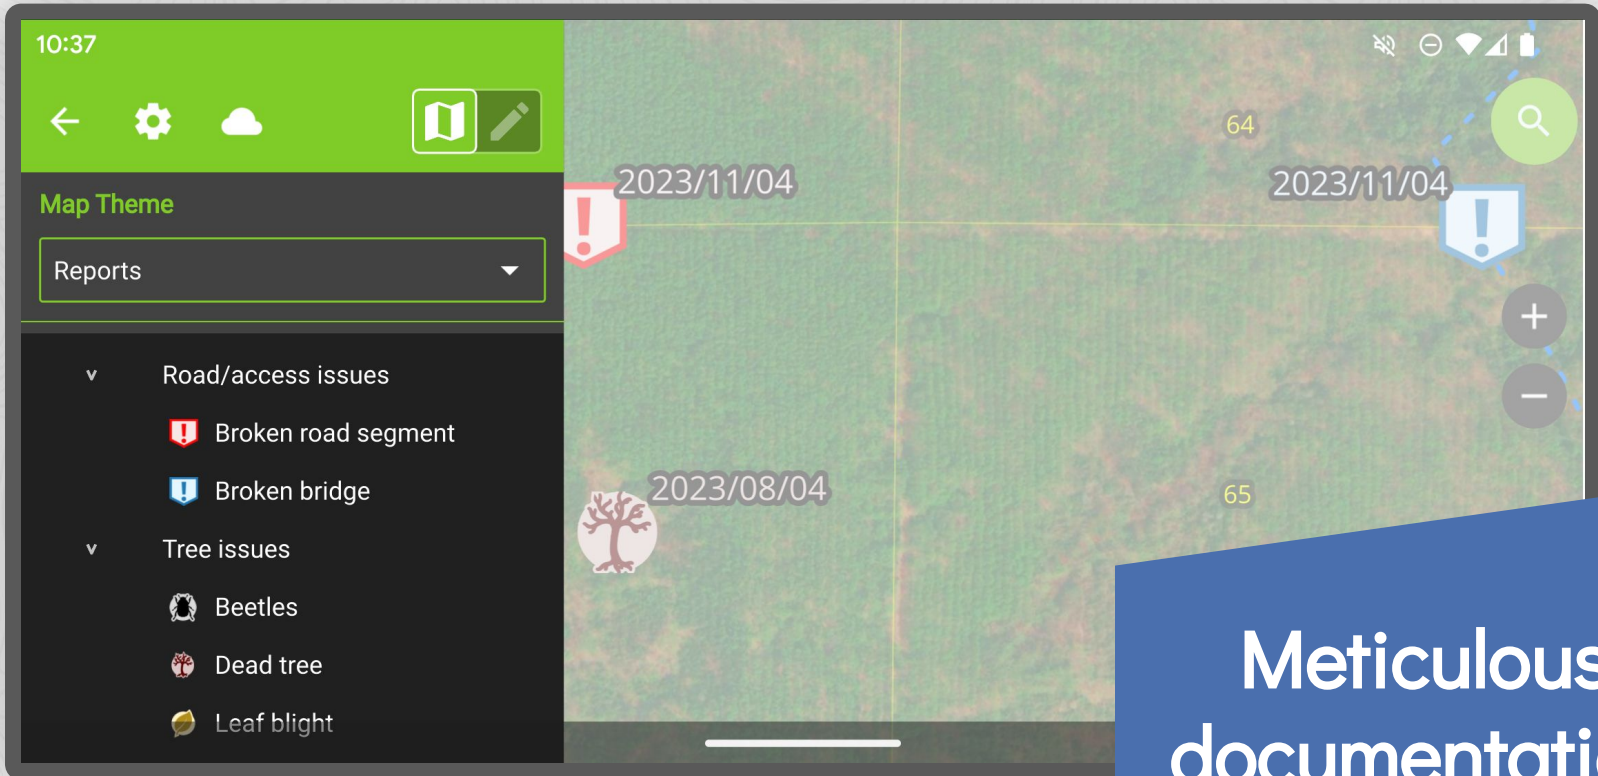

Fieldwork
redefined

An aerial photograph of a vast mangrove forest. The landscape is a complex network of winding, light-colored water channels that meander through dense, vibrant green vegetation. The water appears slightly turbid, likely due to the presence of organic matter from the forest. The overall scene is a rich, textured expanse of natural beauty.

The Jura is particularly densely forested ~41%

Reto, 42
Forestry Manager
Jura region

Beetle infestation

How to stop
the spread?

Meticulous
documentation

Meticulous
documentation

Meticulous
documentation

Efficient workflows

Decision support on site

Decision support on site

Advanced analysis tools

Lost internet connection

Work also
offline

• Reto / forestry 

You are the owner of the project.

Overview