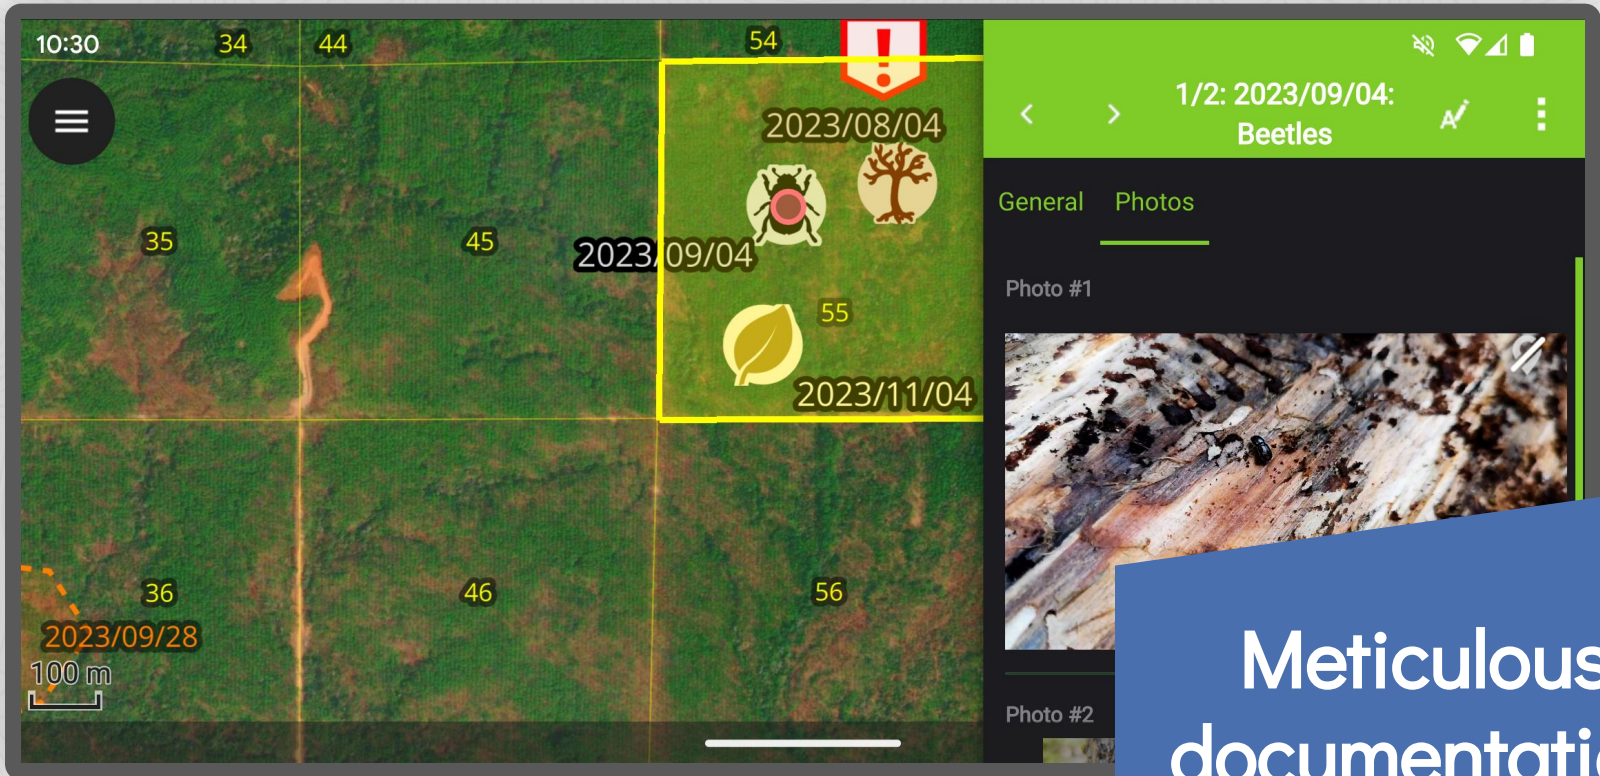

Fieldwork
redefined

An aerial photograph of a vast mangrove forest. The landscape is a complex network of winding, light-colored water channels that meander through dense, vibrant green vegetation. The water appears slightly turbid, likely due to the presence of organic matter from the forest. The overall scene is a rich, textured expanse of natural beauty.

The Jura is particularly densely forested ~41%

Reto, 42
Forestry Manager
Jura region

Beetle infestation

How to stop
the spread?

Meticulous
documentation

Meticulous
documentation

Meticulous
documentation

Efficient workflows